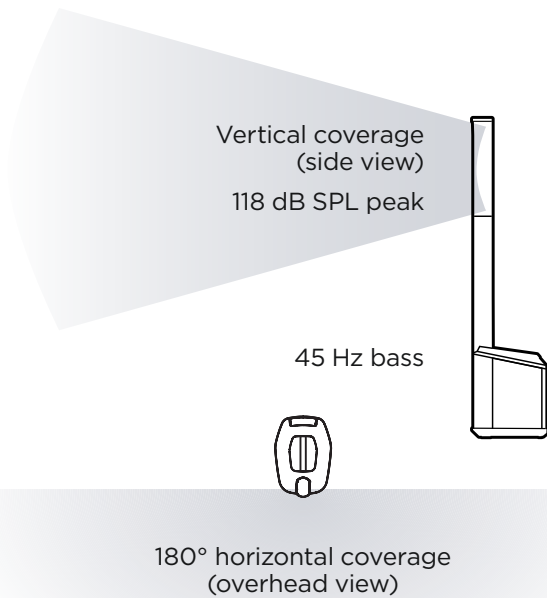

BOSE

L1 PRO8
PORTABLE LINE ARRAY SYSTEM

The most portable L1 Pro system

Gig? Go.

The L1 Pro8 is ready whenever you are, enabling easier load-in and faster setup. With an eight-driver articulated C-shape line array, the L1 Pro8 offers 180 degrees of horizontal sound coverage, equipping singer-songwriters and DJs for small venues like coffee shops and cafes.

Get in, set up, and simply perform with the most portable L1 Pro system.

Generous coverage — C-shaped line array featuring 8 articulated 2" neodymium drivers; 180-degree horizontal coverage with wide vertical dispersion, allowing your audience to hear clearly whether they are seated or standing, even off to the extreme sides in small to medium venues

Integrated 7" × 13" subwoofer featuring a high-excursion RaceTrack driver; performance that rivals a conventional 12" woofer with a smaller footprint

Built-in mixer

Connect various audio sources with two combo XLR-1/4" phantom-powered inputs, 1/4" and 1/8" (3.5 mm) aux input, plus Bluetooth® streaming — and access channel volume, tone, and reverb via illuminated controls, with ToneMatch presets and system EQ.

Take wireless control with the L1 Mix app on your phone or tablet to adjust settings instantly, roam the room and fine-tune, and access the ToneMatch library of custom EQ presets.

Dimensions: (H × W × D): 200.50 × 31.80 × 44.00 cm (78.94 × 12.52 × 17.32 in)