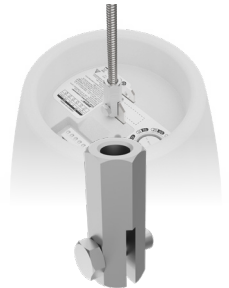

BOSE

PROFESSIONAL

Deliver rich lows and clear, intelligible highs
Provide an open, attractive aesthetic
Quick and easy to install

DesignMax Pendant Loudspeakers

Bring great sound out in the open.

Ideal for open-ceiling installations, DesignMax pendant loudspeakers offer a sleek, attractive aesthetic with a recessed single-point suspension system that keeps hardware out of sight and can be used to hold and hide a service loop for easy access. All the models can also be installed to threaded rods or electrical conduits with use of Bose Professional accessory adapters (sold separately). Plus, all are available in black or white, are paintable, and are also UL1480A-rated.

Euroblock connector (White connector included with white models)

Recessed single-point suspension system

Attachment point for safety cable

Attachment point for suspension cable

Transformer tap for setting low/high impedance

Suspension Cable

Suspension cable included with each loudspeaker. Also sold separately. Length: 4.57 m (15 ft)

Conduit Adapter

Adapter for connection to 3/4-inch conduit or down pipe (sold separately).

Rod Adapter

Adapter for connection to 3/8-inch threaded rod (sold separately).

Instantly impressive sound

The DM3P, DM5P, and DM6PE feature the Bose Professional Dispersion Alignment system, which ensures a consistent listening experience throughout the room by matching the coverage of the woofer to the pattern of the tweeter.