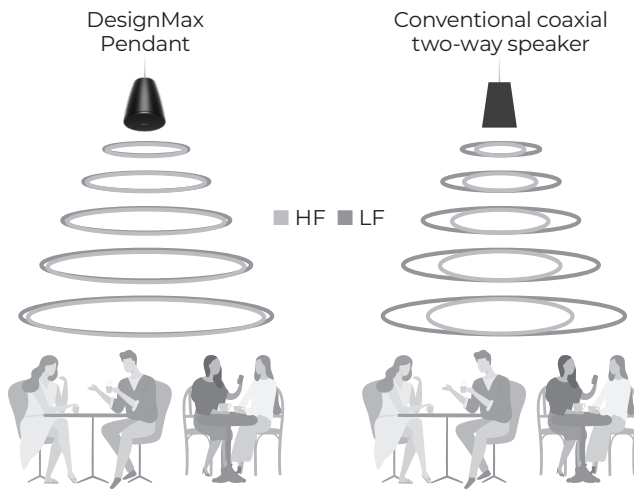

BOSE

PROFESSIONAL

Deliver rich lows and clear, intelligible highs
Provide an open, attractive aesthetic
Quick and easy to install

DesignMax Pendant Loudspeakers

Bring great sound out in the open.

Ideal for open-ceiling installations, DesignMax pendant loudspeakers offer a sleek, attractive aesthetic with a recessed single-point suspension system that keeps hardware out of sight and can be used to hold and hide a service loop for easy access. All the models can also be installed to threaded rods or electrical conduits with use of Bose Professional accessory adapters (sold separately). Plus, all are available in black or white, are paintable, and are also UL1480A-rated.

DM3P
30 W

DM5P
60 W

DM6PE
Outdoor-rated
125 W

DM10P-SUB
300 W subwoofer

Minimum-bezel grille and sleek design blend with any décor

Rotatable grille for flexible logo orientation

Removable grille logo (No hole left once removed)

Euroblock connector (White connector included with white models)

Recessed single-point suspension system

Attachment point for safety cable

Attachment point for suspension cable

Transformer tap for setting low/high impedance

Adapter for connection to 3/8-inch threaded rod (sold separately).

Instantly impressive sound

The DM3P, DM5P, and DM6PE feature the Bose Professional Dispersion Alignment system, which ensures a consistent listening experience throughout the room by matching the coverage of the woofer to the pattern of the tweeter.