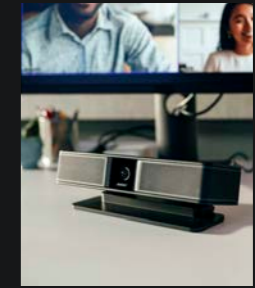

Feel together again.

The new era of hybrid work is here — and Bose Work is here to help. Hybrid work models mean some are in the building, some are remote — and everyone’s on calls all day. Conferencing keeps work moving. And Bose Work solutions bring the simplicity and clarity of Bose to conferencing.

Our products integrate seamlessly with existing platforms, bringing enhanced video and audio performance to popular third-party cloud services such as Microsoft Teams, Google Meet, Zoom, and more. In this new era of hybrid work, Bose Work solutions help teams feel more together and get more done.

DESKTOP & MOBILE CONFERENCING

Help remote and open-office workers feel more engaged with Bose Noise Cancelling Headphones 700 UC.

SMALL & MEDIUM CONFERENCE ROOMS

Simplify meeting spaces with all-in-one USB solutions like the Bose Videobar VB-S and VB1 — premium conferencing devices, perfect for huddle areas and small- and medium-sized rooms.