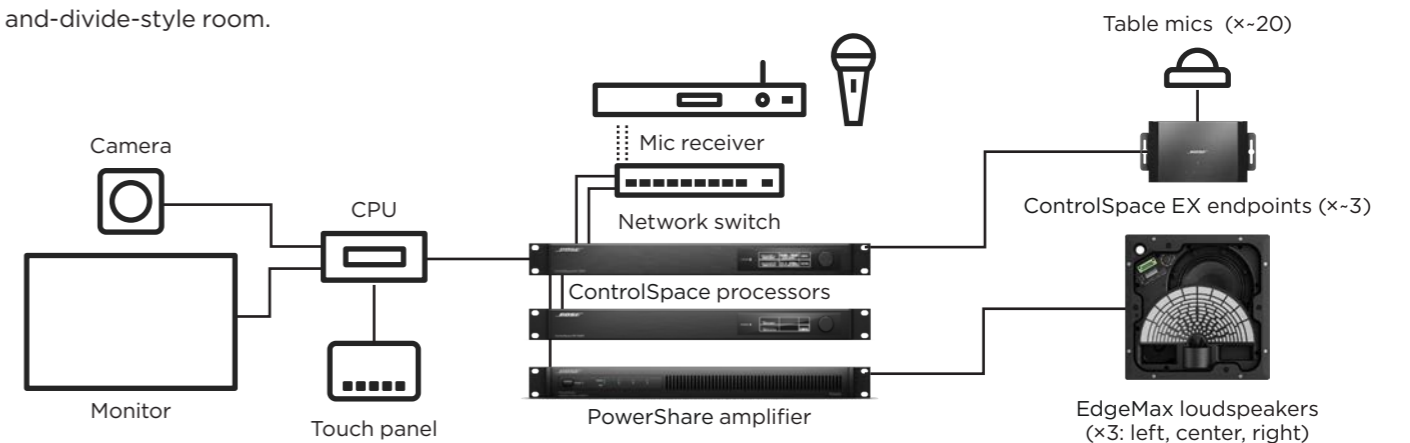

*Bose and Sennheiser products sold separately. Please contact your Bose or Sennheiser representative for more information.