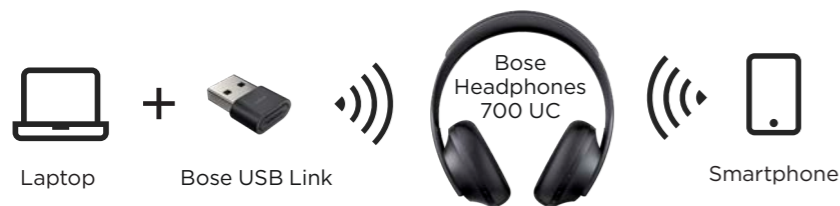

BOSE CEILING AUDIO SOLUTIONS

Work better, together.

Deliver a truly integrated premium conferencing solution, combining Bose loudspeakers (choose from the EdgeMax EM180 or DesignMax DM2C-LP), Sennheiser TeamConnect Ceiling 2 microphone, ControlSpace EX-440C processor, and PowerSpace P2600A amplifier

Clean up the conferencing experience with fewer devices on walls or tabletops, giving people the freedom to focus on work, the flexibility to sit or stand anywhere in the room, and the confidence that they’ll hear and be heard clearly

Choose from two systems — the innovative Bose ES1 system, featuring one EdgeMax EM180 loudspeaker, or the more conventional Bose DS4 system, featuring four DesignMax DM2C-LP loudspeakers

Bring clarity and intelligibility to large meeting rooms with superior echo-cancelling technology, so remote meeting participants can communicate freely and feel like they’re in the room

Deploy quickly with reference configurations that help reduce installation time

Combine with popular unified communications platforms such as Microsoft Teams, Zoom, and more, to provide enhanced audio performance in fully integrated meeting rooms