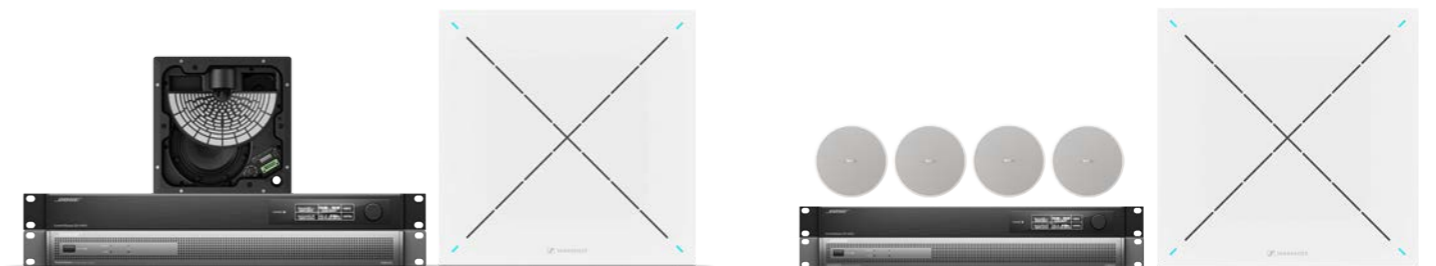

Bose ES1 system

Bose DS4

*Bose and Sennheiser products sold separately. Please contact your Bose or Sennheiser representative for more information.