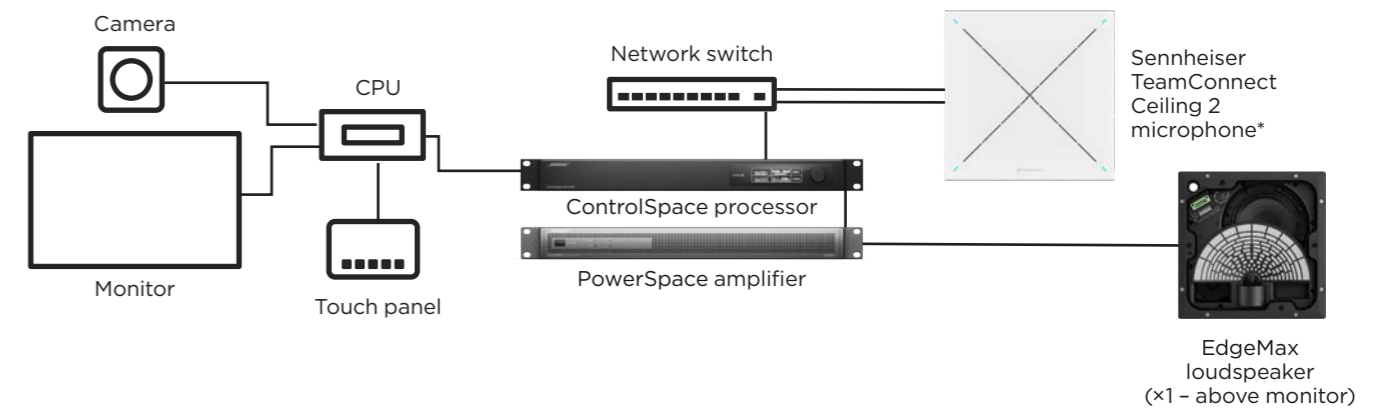

Integrated meeting rooms 2

With loudspeakers designed for vocal intelligibility and processors featuring specialized conference room algorithms, Bose Work solutions help keep the whole team on the same page. Beyond the ES1 system seen above, the Bose Work line of integrated conferencing products includes scalable solutions to fit virtually any large conference room, multi-room setup, or combine-and-divide-style room.

Integrators can choose from a wide range of products, combining Bose loudspeakers, amplifiers, endpoints, and processors to create perfectly tailored solutions that effectively cover a room of a given size, acoustic signature, ambient noise level, and more. Below is just one example.