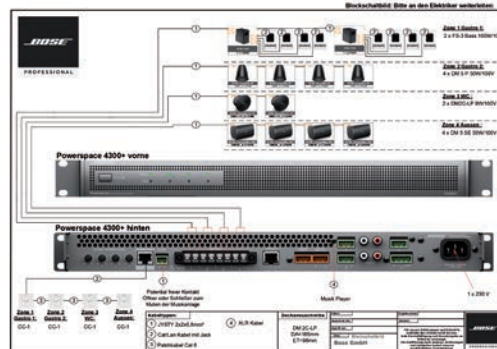

Easy to operate

BOSE CONTROLCENTER

Easy to select signal source, volume, and audibility range in the app on the mobile device. Or on a wall panel.

Bose Know-how

DESIGN AND INSTALLATION SUPPORT

Preparation of detailed wiring diagrams by Bose pro sellers.

BOSE EDGEMAX

The EdgeMax in-ceiling loudspeakers are designed specifically to be installed in corners and along the edges of rooms.

With the defined sound distribution of 90° or 180°, they are ideal for smaller areas or for mounting above monitors/screens.