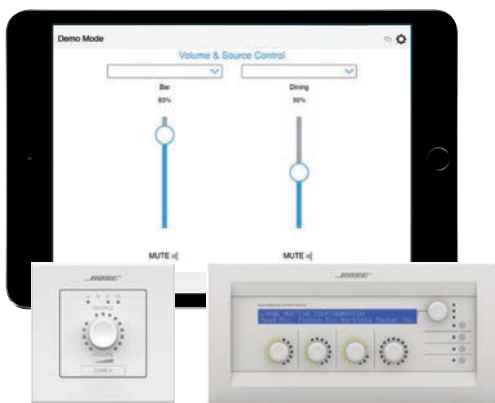

Easy to operate

BOSE CONTROLCENTER

Easy to select signal source, volume, and audibility range in the app on the mobile device. Or on a wall panel.

Bose Know-how

DESIGN AND INSTALLATION SUPPORT

Preparation of detailed wiring diagrams by Bose pro sellers.