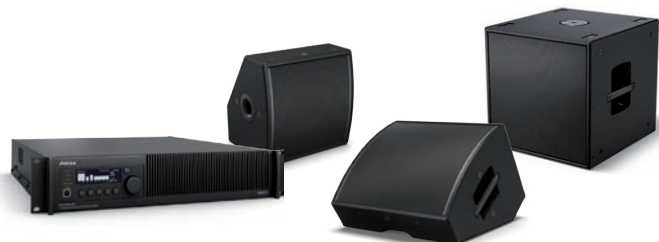

Dancing and live music

BOSE AMM MULTIPURPOSE SPEAKERS BOSE POWERMATCH AMPLIFIERS

Bose AMM systems feature a passive, coaxial two-way design and can be used in PA, monitor and delay applications. The AMM line comprises two full-range speakers and a subwoofer which require a Bose DSP or Bose power amplifier with DSP. High power and Bose Beamwidth Matching Waveguide technology create an exceptionally powerful sound experience for performers and audiences.