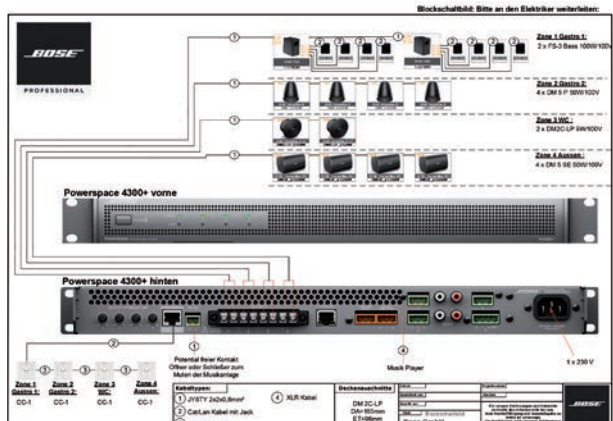

Expert planning

Preparation of detailed wiring diagrams by Bose pro partners.