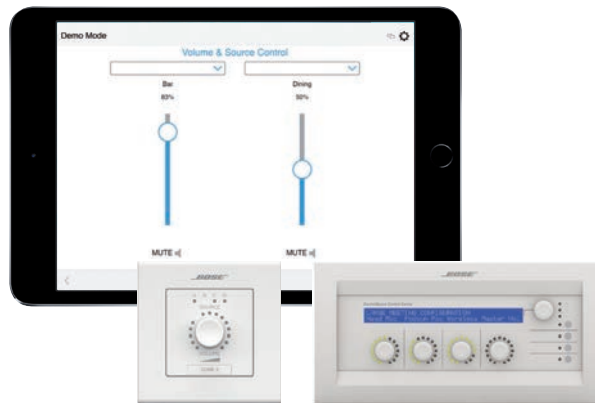

Expert planning

Preparation of detailed wiring diagrams by Bose pro partners.

Delivery of preinstalled, ready-to-connect device technology by Bose pro partners.

Easy to select signal source, volume and audibility range in the app or on a wall panel.

BOSE EDGEMAX

The EdgeMa in-ceiling speakers are designed specifically to be installed in corners and along the edges of rooms. Their defined sound dispersion of 90° or 180° makes them ideal for smaller areas or for installation above monitors/screens, for example.